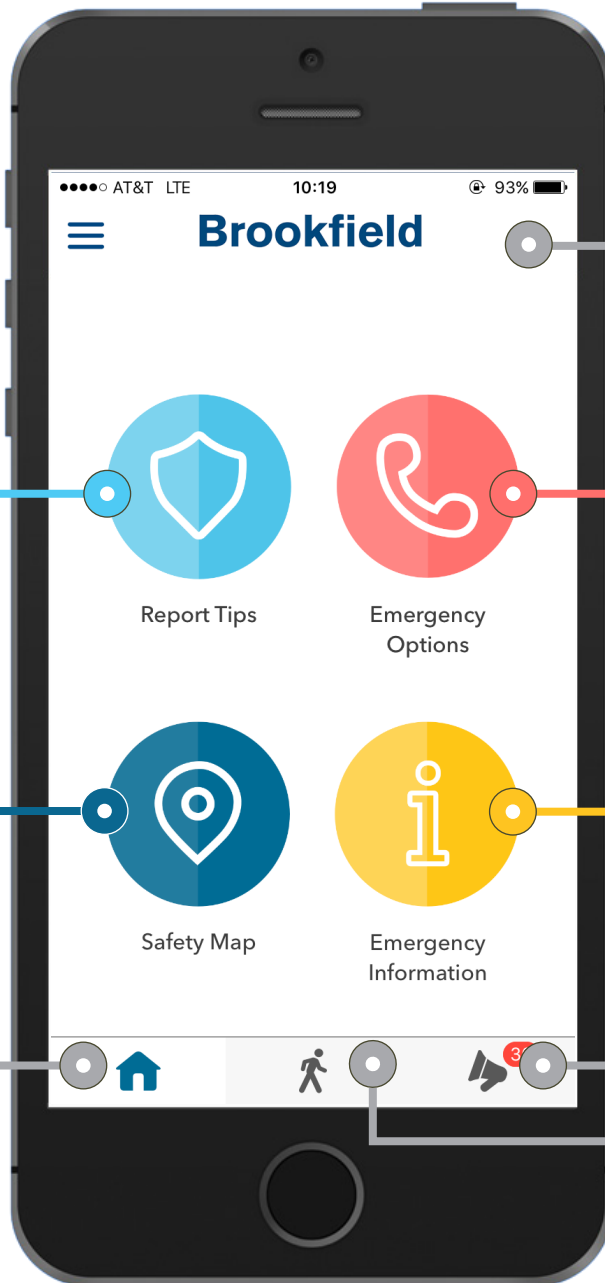

LiveSafe® | Brookfield

Safety. In everyone's hands.

Get LiveSafe

Download "LiveSafe" from the App Store or Google Play. Register and fill out your profile. Select Brookfield. You're set!

Share info with safety and security

Submit tips related to safety concerns. Attach a photo, video, or audio file. You can even do it anonymously.

Report Tips

Request help in an emergency

Quickly access emergency numbers. Safety officials can leverage location-data in an emergency, allowing for faster response times.

Emergency Options

Know what's around you

Use the Safety Map to see pertinent safety locations and nearby incidents.

Safety Map

Access Brookfield resources

Have fast access to emergency procedures, organization resources, building locations, and more.

Emergency Information

Tab navigation: Home

Keeps Brookfield-related functionality in one place within the app.

Tab navigation: SafeWalk and Notifications

Makes it easier to quickly start a peer-to-peer SafeWalk and access broadcast messages.